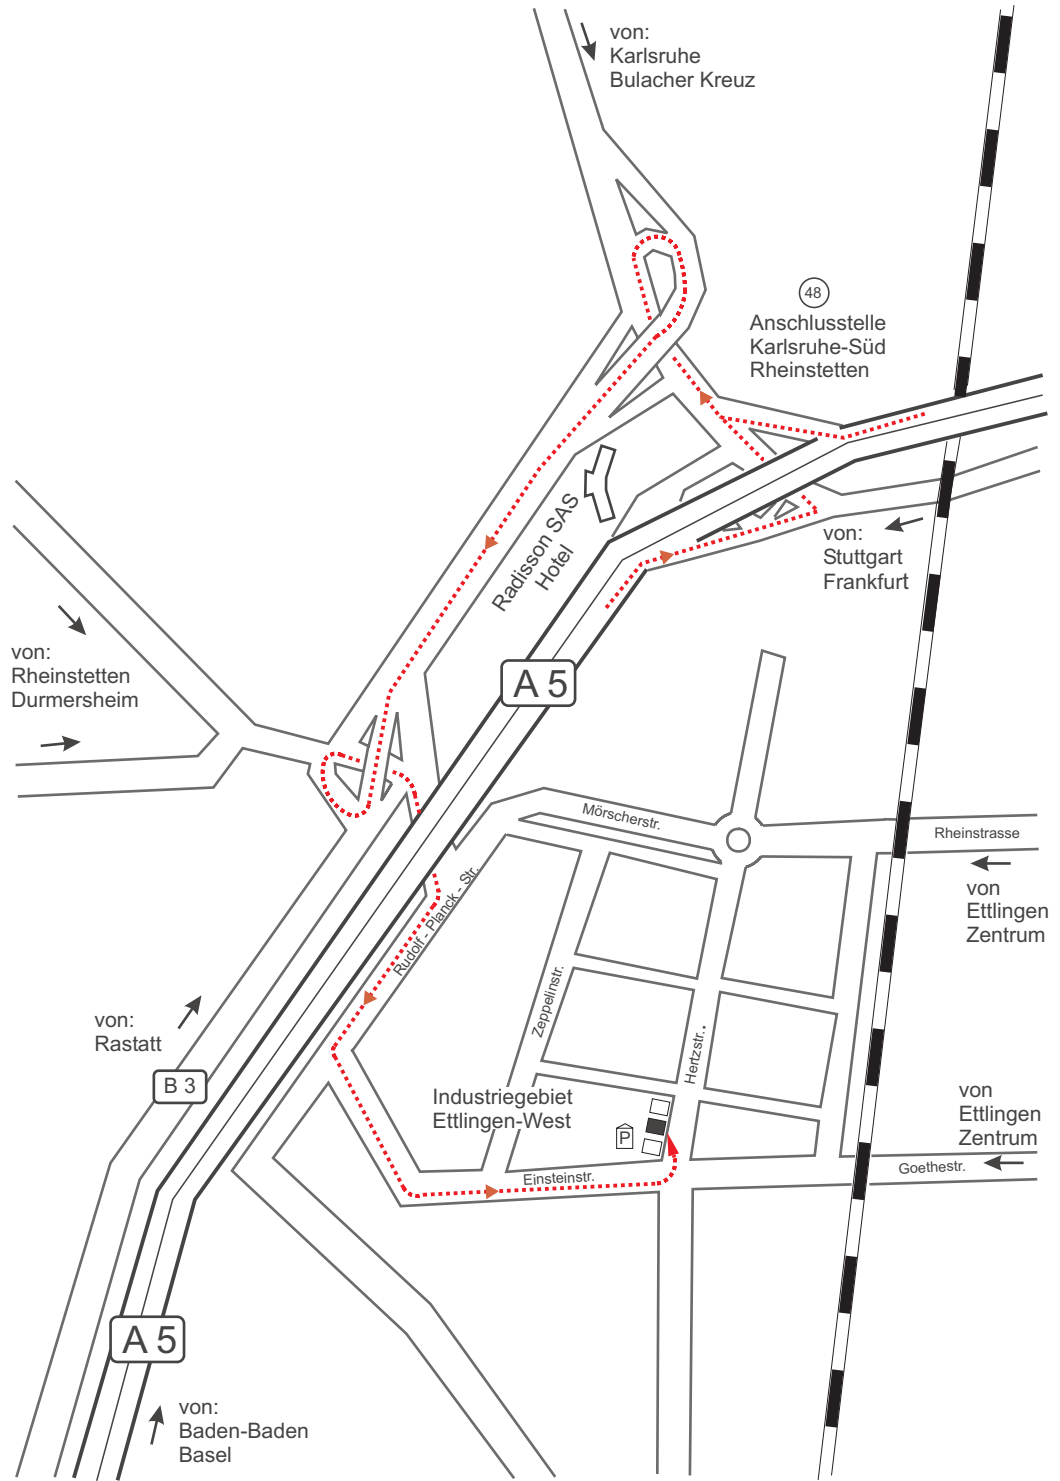

# Wegbeschreibung

**autodesk**  
authorized training center

**autodesk**  
authorized systems center

**autodesk**  
authorized developer

entegra  
eyrich + appel gmbh  
Hertzstraße 28  
76275 Ettlingen

Tel. 07243 / 76 24 - 0  
Fax 07243 / 76 24 - 99